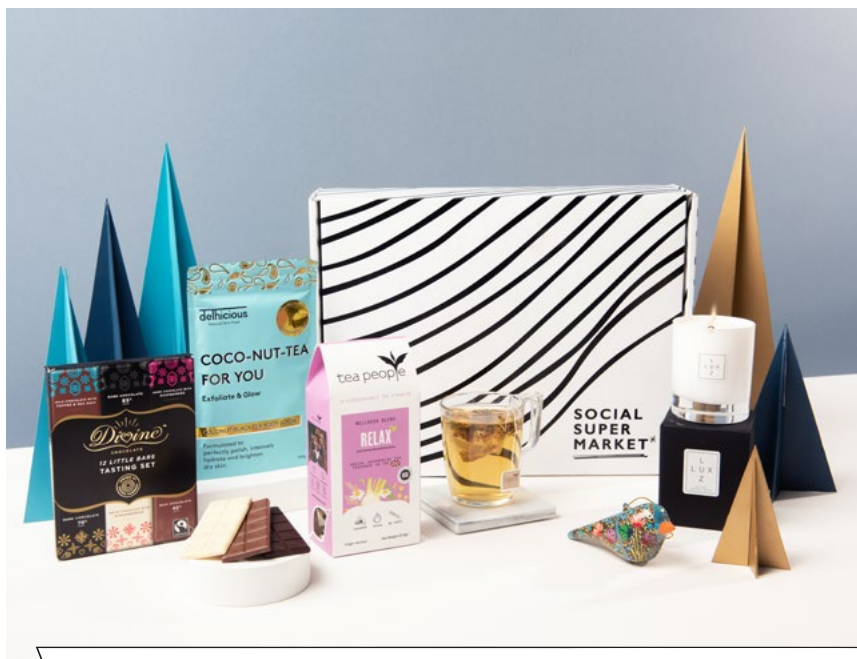

The Me-Time Christmas Gift Box

4 ITEMS | NON-ALCOHOLIC | NUT-FREE

Give the gift of wellness this Christmas with the Me-Time Christmas Gift Box. Packed full of self-care essentials, this is an ethical gift that'll leave its recipient refreshed for the new year. Every item does some good for people in communities around the world. Like the body scrub made with black tea from Dehlicious Body, which puts 10% of all profits towards Stop the Traffick — putting an end to human trafficking in the tea industry.

TEA PEOPLE | Relax Wellness Blend, 15 Tea Pyramids
LUX LUZ | Eco-Soy Candle, Coconut & Vanilla, 140g
DELHICIOUS BODY | Coco-Nut Tea For You Coconut Black Tea Body Scrub, 100g
DIVINE CHOCOLATE | Tasting Set, 180g

BOX

£49.99

Minimum 70% Recycled Social Supermarket Box
£49.99 inc VAT / £42.65 ex VAT
Delivery £7 to UK mainland addresses

THE IMPACT:

LUX LUZ donate profits to support vulnerable women

Tea People donate 50% of profits to education projects in tea growing regions