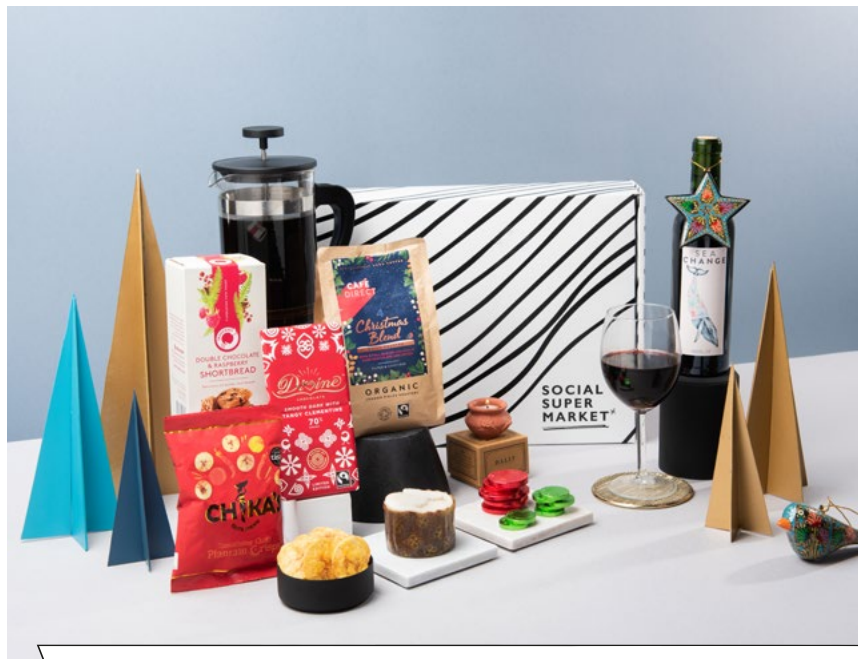

The Red Holly Bush Christmas Gift Box

8 ITEMS

Looking for a Christmas gift that makes a positive impact? Inside this Christmas box you'll find a range of delights — from baked goods and wine to coffee and chocolate all from brands that make a difference. Your recipient will love the story behind Sea Change — wine that donates to marine conservation projects, with plastic-free bottles and labels partially made from grape waste.

SEA CHANGE | Merlot 2020, 37.5cl
CAFÉDIRECT | Colombia Reserva Fairtrade Ground Coffee, 227g
DIVINE CHOCOLATE | Dark 70% Chocolate Coins, 65g
DIVINE CHOCOLATE | Limited Edition 70% Smooth Dark with Tanga Clementine, 90g
TRAIDCRAFT | Dark Chocolate Chunk & Raspberry Shortbread Rounds, 160g
ROOT & WINGS ORGANIC | Richly Fruited Christmas Cake, 120g
CHIKA'S | Tantalising Chilli Plantain Crisps, 35g
DALIT GOODS CO. | Murgan Single Candle,

BOX

£39.99

Minimum 70% Recycled Social Supermarket Box
£39.99 inc VAT / £35.57 ex VAT

Delivery £7 to UK mainland addresses

THE IMPACT:

Sea Change donate a proportion of profits to ocean conservation projects

Chika's donate profits to support women's education projects