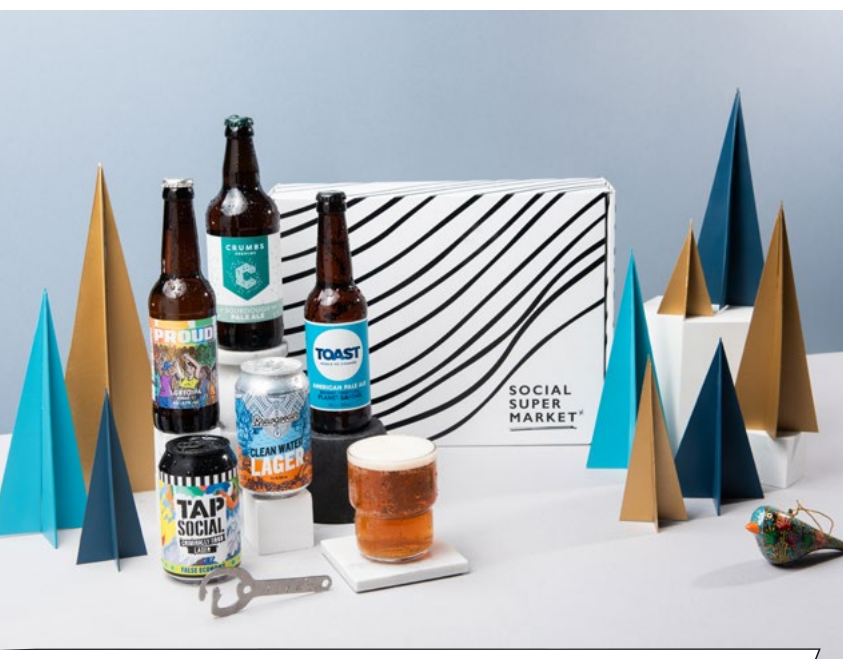

SMALL GIFT BOX

£29.99

Minimum 70% Recycled Social Supermarket Box
£29.99 inc VAT / £26.46 ex VAT

Delivery £7 to UK mainland addresses

THE IMPACT:

Divine Chocolate supports women's education projects in Ghana

Cocoa Social Enterprise CIC donates profits to children's education projects

The Craft Beer Collection Christmas Gift Box

6 ITEMS | NUT-FREE

The Craft Beer Collection Christmas Box is exactly what the name suggests. Packed full of tasty beverages, the perfect Christmas gift for the beer drinkers in your life. But this boozy box comes with a twist — the beers inside are all ethical and sustainable.