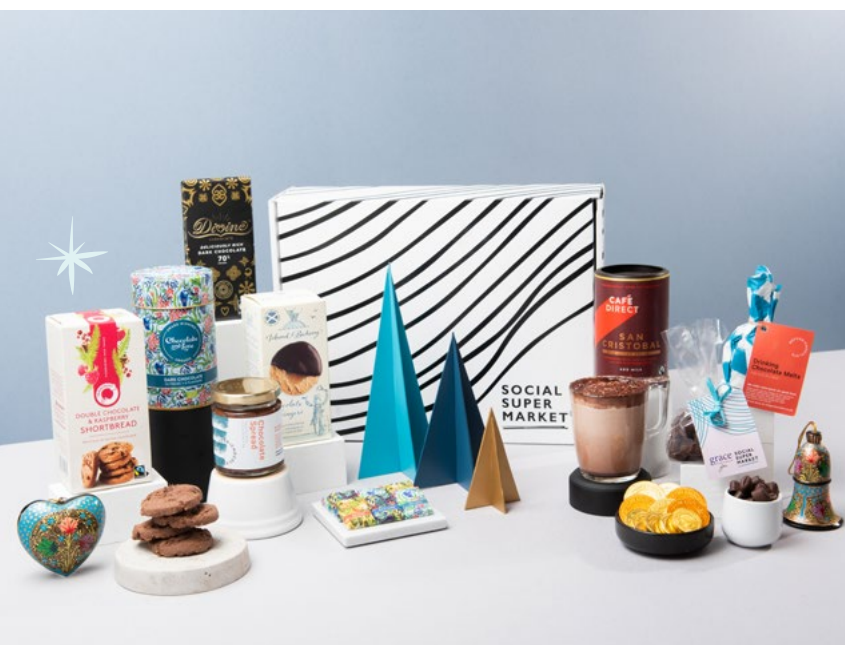

THE IMPACT:

Refuge Chocolate donate profits to support an anti-human trafficking organisation

Island Bakery are made in the Inner Hebrides using wind power

The Chocolate Lover Gift Box

9 ITEMS | NON-ALCOHOLIC | NUT-FREE