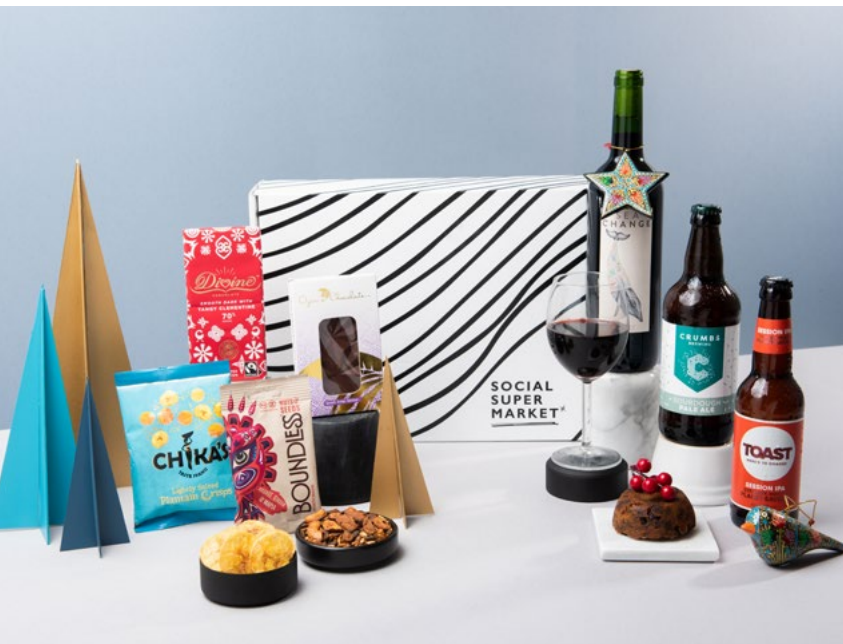

The Snowy Pine Christmas Gift Box

8 ITEMS

Keep the festivities going with a Christmas box brimming with seasonal treats to tickle your tastebuds. No festive dinner table is complete without a rich red wine or, if wine isn't their thing, there's award-winning beers brewed, rather unexpectedly, with leftover loaves of bread to fight food waste. Plus, there's a Christmas pudding from Roots & Wings Organic — t'is the season, after all. Especially since this wonderful brand is committed to supporting children's charities.