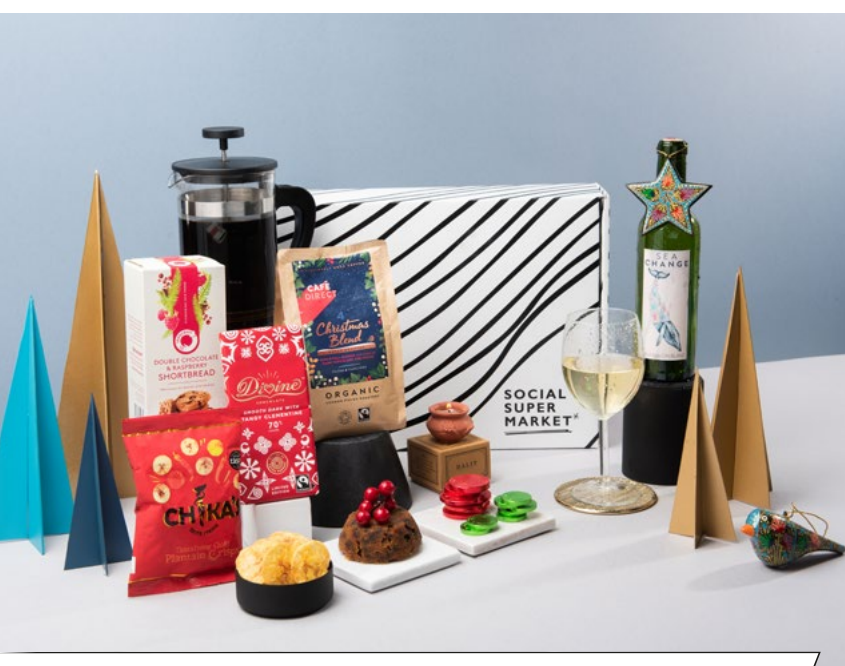

The White Holly Bush Christmas Gift Box

8 ITEMS

White wine enthusiasts will love this sustainable Christmas gift. Packed full of festive treats, picked out for their complementary flavours. The centrepiece of this ethical Christmas box is a deliciously crisp Sauvignon Blanc from Sea Change. As well as working wonders when it comes to wine, this social enterprise is really doing some good. Sea Change is all about saving our oceans — which they do, by giving actively to conservation charities. They're also championing sustainable packaging. You'll notice even the corks are from renewable, plant-based materials.

SEA CHANGE | Sauvignon Blanc 2020, 37.5cl
CAFÉDIRECT | Colombia Reserva Fairtrade Ground Coffee, 227g
DIVINE CHOCOLATE | 70% Dark Coins, 65g
DIVINE CHOCOLATE | Limited Edition 70% Smooth Dark with Tanga Clementine, 90g
TRAIDCRAFT | Dark Chocolate Chunk & Raspberry Shortbread Rounds, 160g
CHIKA'S | Tantalising Chilli Plantain Crisps, 35g
ROOT & WINGS ORGANIC | Individual Christmas Pudding, 100g
DALIT GOODS CO. | Murgan Candle

BOX

£39.99

Minimum 70% Recycled Social Supermarket Box
£39.99 inc VAT / £35.39 ex VAT

Delivery £7 to UK mainland addresses

THE IMPACT:

Sea Change donate a proportion of profits to ocean conservation projects

Chika's donate profits to support women's education projects