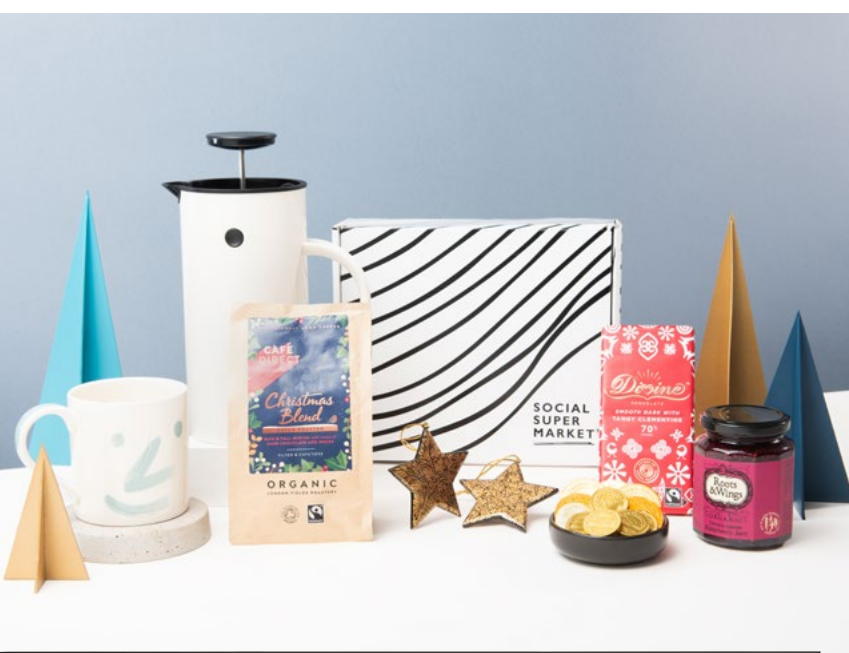

The Ethical Christmas Essentials Gift Box

4 ITEMS | NON-ALCOHOLIC | NUT-FREE

The Ethical Christmas Essentials Gift Box is the perfect present for any loved one of yours who puts people first. There's coffee that invests 50% of profits into Producers Direct, a charity run by growers, for growers. And organic raspberry jam that supports children's charities. Christmas is the most wonderful time of the year — but we can add a touch more magic by giving to communities in need.

CAFÉDIRECT | Colombia Reserva Fairtrade Ground Coffee, 227g
DIVINE CHOCOLATE | Limited Edition 70% Smooth Dark with Tanga Clementine, 90g
DIVINE CHOCOLATE | Milk Chocolate Coins, 65g
ROOTS & WINGS ORGANIC | Organic Raspberry Jam, 340g

SMALL GIFT BOX

£24.99

Minimum 70% Recycled Social Supermarket Box
£24.99 inc VAT / £22.23 ex VAT

Delivery **£7** to UK mainland addresses

THE IMPACT:

Cafédirect reinvest 50% of their profits into supporting smallholder farmers

Roots & Wings Organic donate 10% of profits to neonatal charities