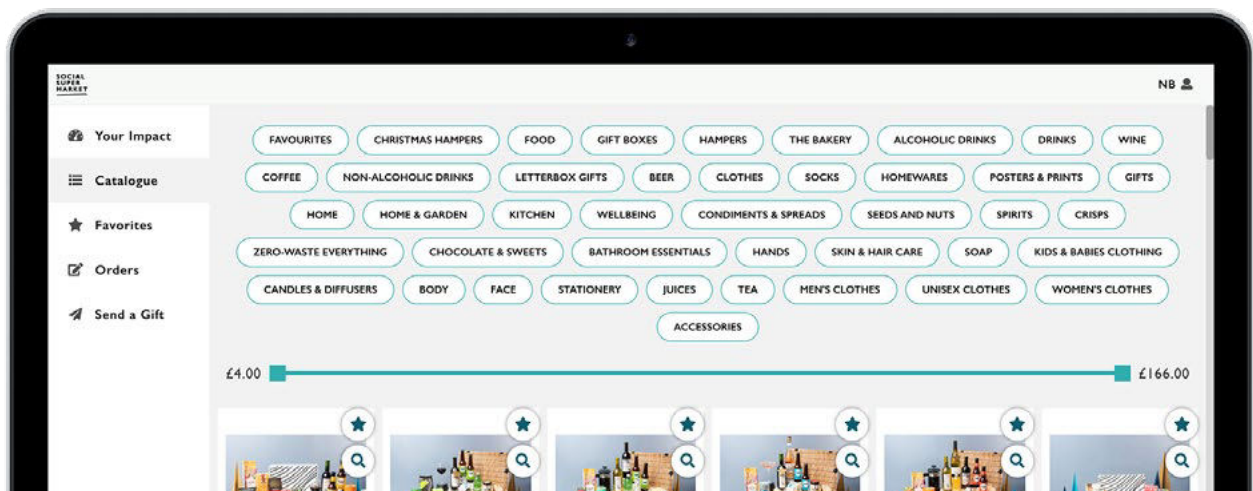

Introducing the Social Supermarket Team Gifting Platform

Want to make shopping for your team Christmas gifts seamless, more secure and sustainable? We've designed a unique Gifting Platform to solve for some of the pain points we've noticed our clients come up against during the festive period when organising gifts for their team and clients.

BENEFITS

- ✗ No more headaches compiling multiple addresses in spreadsheets
- ✗ No more difficulties finding one gift to suit all tastes and dietary needs
- ✗ No more GDPR worries
- ✗ No more wondering if your recipient got something they liked

INSTEAD, YOU'LL BE ABLE TO...

- ✓ Ditch the address spreadsheets, all you need to start sending gifts is your recipients' email addresses
- ✓ Choose a collection of gifts within your budget
- ✓ Let them choose what they'd like from your collection of gift options
- ✓ See the impact your gifts created at a glance on your personal dashboard (coming in early 2022)
- ✓ Get back to what's important — your office Christmas party and spending time together as a team.

While we have created a unique tech solution to make your gifting easier, we're still on hand to help you every step of the way.

Learn more about setting up your account now. Go to socialsupermarket.org/team-gifting or book a call via [Hubspot](#) to hear more about it.