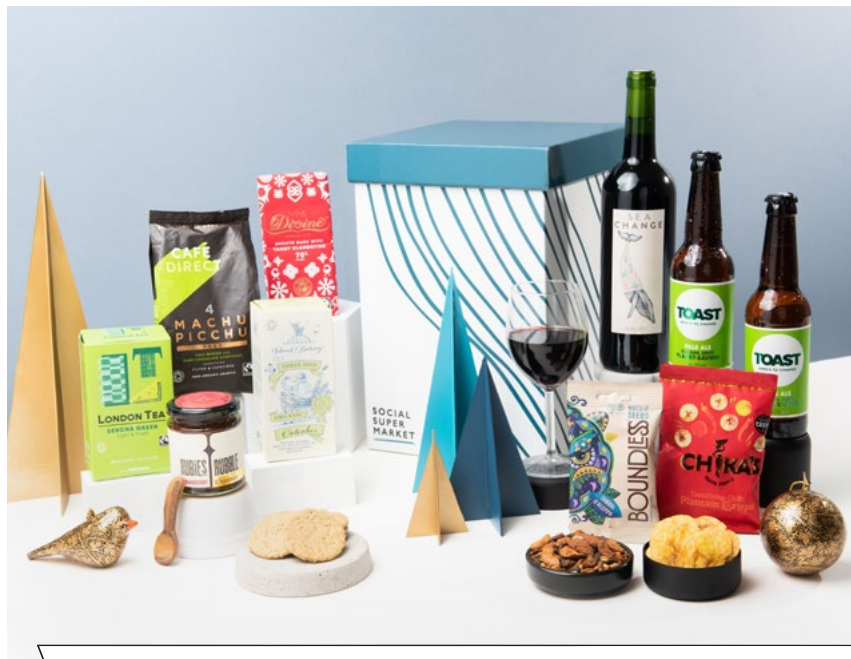

BOX

£49.99

Min. 70% Recycled Social Supermarket Box
£49.99 inc VAT
£43.97 ex VAT

Delivery £7 to UK mainland addresses

PRESENT BOX

£54.99

85% Recycled Social Supermarket Present Box
£54.99 inc VAT
£48.36 ex VAT

11 ITEMS | NON-ALCOHOLIC | NUT-FREE | VEGAN

The perfect Christmas gift for that one person in your life who is notoriously hard to buy for. Spare yourself the Christmas Eve panic — this Christmas Hamper is packed full of ethical treats and wintery delights that are vegan, nut-free and non-alcoholic.